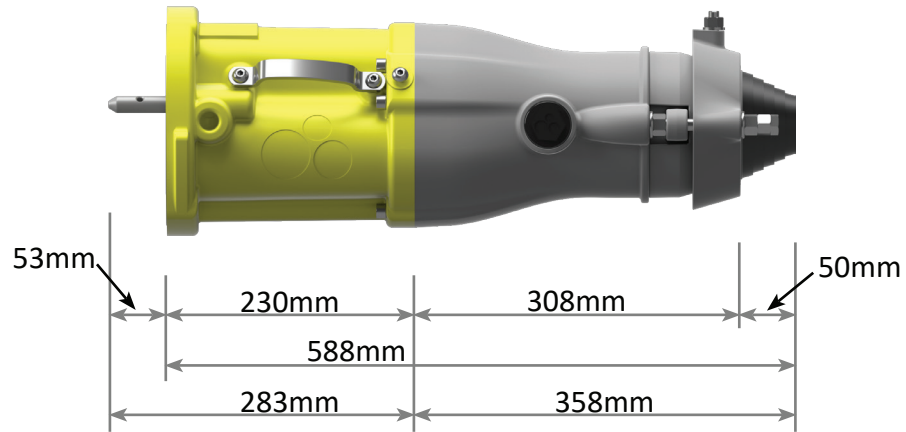

8.7kV - High Voltage Couplers

Side View (Armoured)

Side View (Unarmoured)

Front View

8.7kV - High Voltage Adaptors

Adaptor Side and Front View