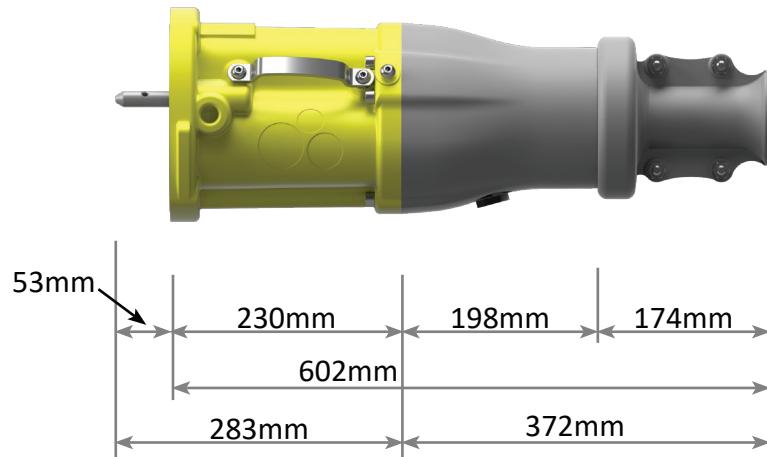

8.7kV - High Voltage Couplers

Side View (Armoured)

Side View (Unarmoured)

Front View

8.7kV - High Voltage Adaptors

Adaptor Side and Front View