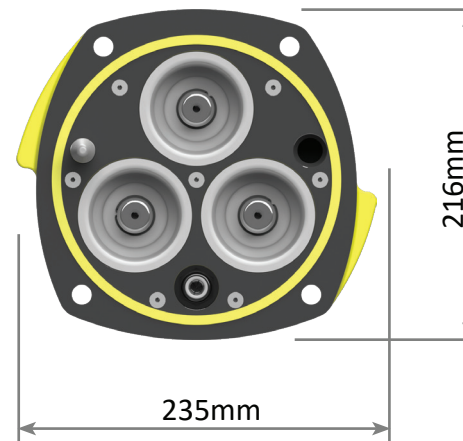

8.7kV - High Voltage Couplers

Side View (Armoured)

Side View (Unarmoured)

Front View

8.7kV - High Voltage Adaptors

Adaptor Side and Front View