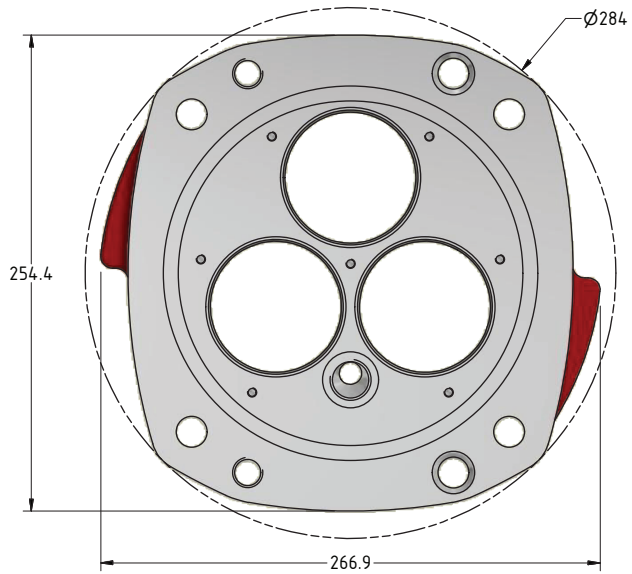

# 224BKA Range - High Voltage Couplers

*Side (ARM)*

*Side (UN-ARM)*

*Front View*

FRONT VIEW

SIDE VIEW

SECTION A-A

SECTION B-B

MODEL: 224BKA