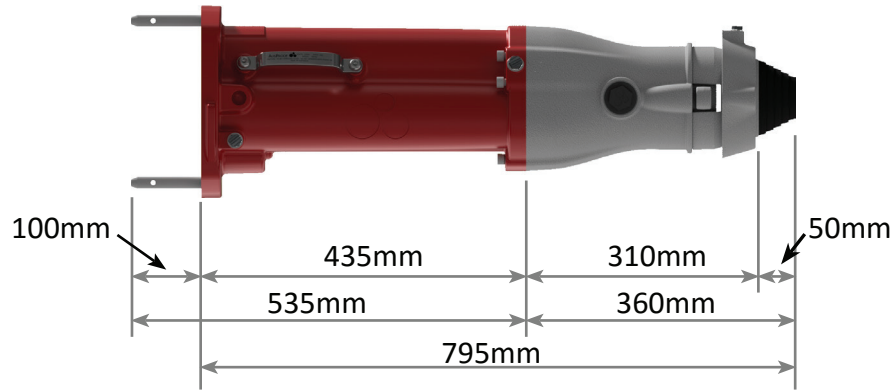

# 224BKA Range - High Voltage Couplers

*Side (ARM)*

*Side (UN-ARM)*

*Front View*

FRONT VIEW

SIDE VIEW

SECTION A-A

SECTION B-B

MODEL: 224BKA