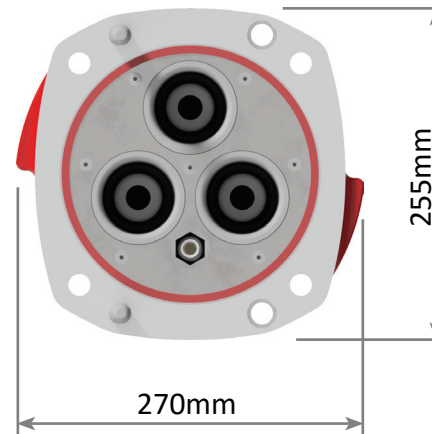

# 224BKA Range - High Voltage Couplers

*Side (ARM)*

*Side (UN-ARM)*

*Front View*

FRONT VIEW

SIDE VIEW

SECTION A-A

SECTION B-B

MODEL: 224BKA