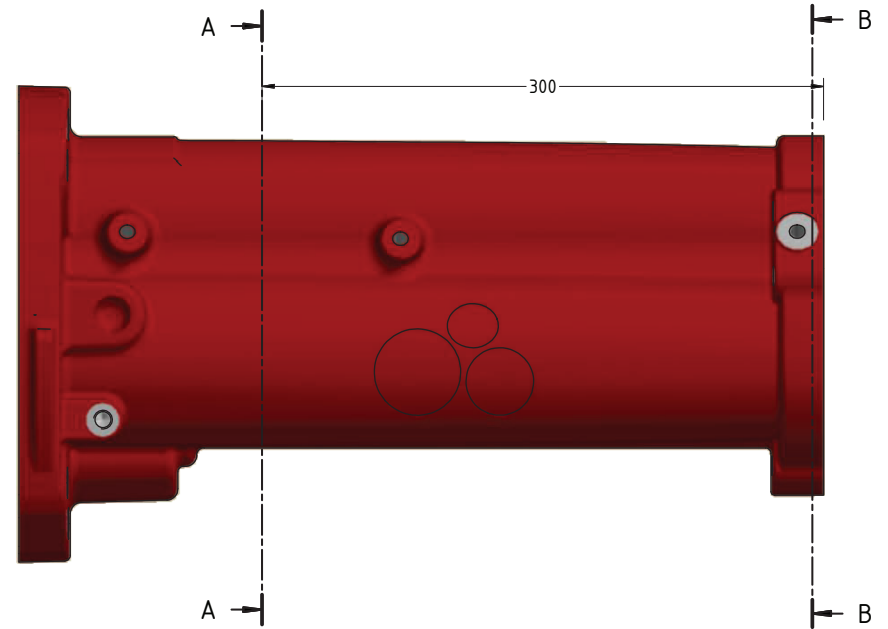

# 224BKA Range - High Voltage Couplers

*Side (ARM)*

*Side (UN-ARM)*

*Front View*

FRONT VIEW

SIDE VIEW

SECTION A-A

SECTION B-B

MODEL: 224BKA