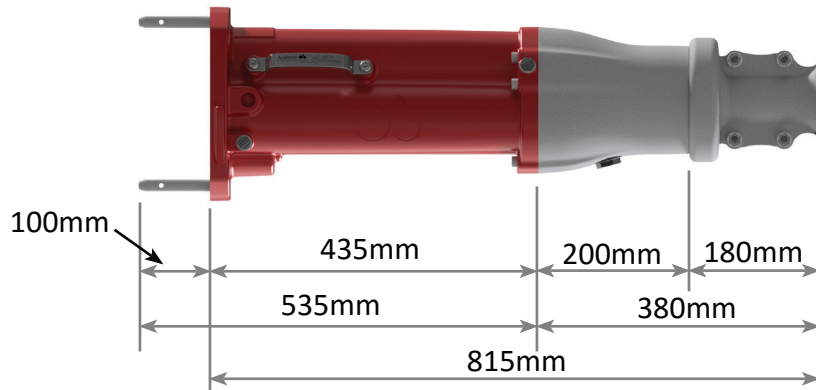

# 224BKA Range - High Voltage Couplers

*Side (ARM)*

*Side (UN-ARM)*

*Front View*

FRONT VIEW

SIDE VIEW

SECTION A-A

SECTION B-B

MODEL: 224BKA